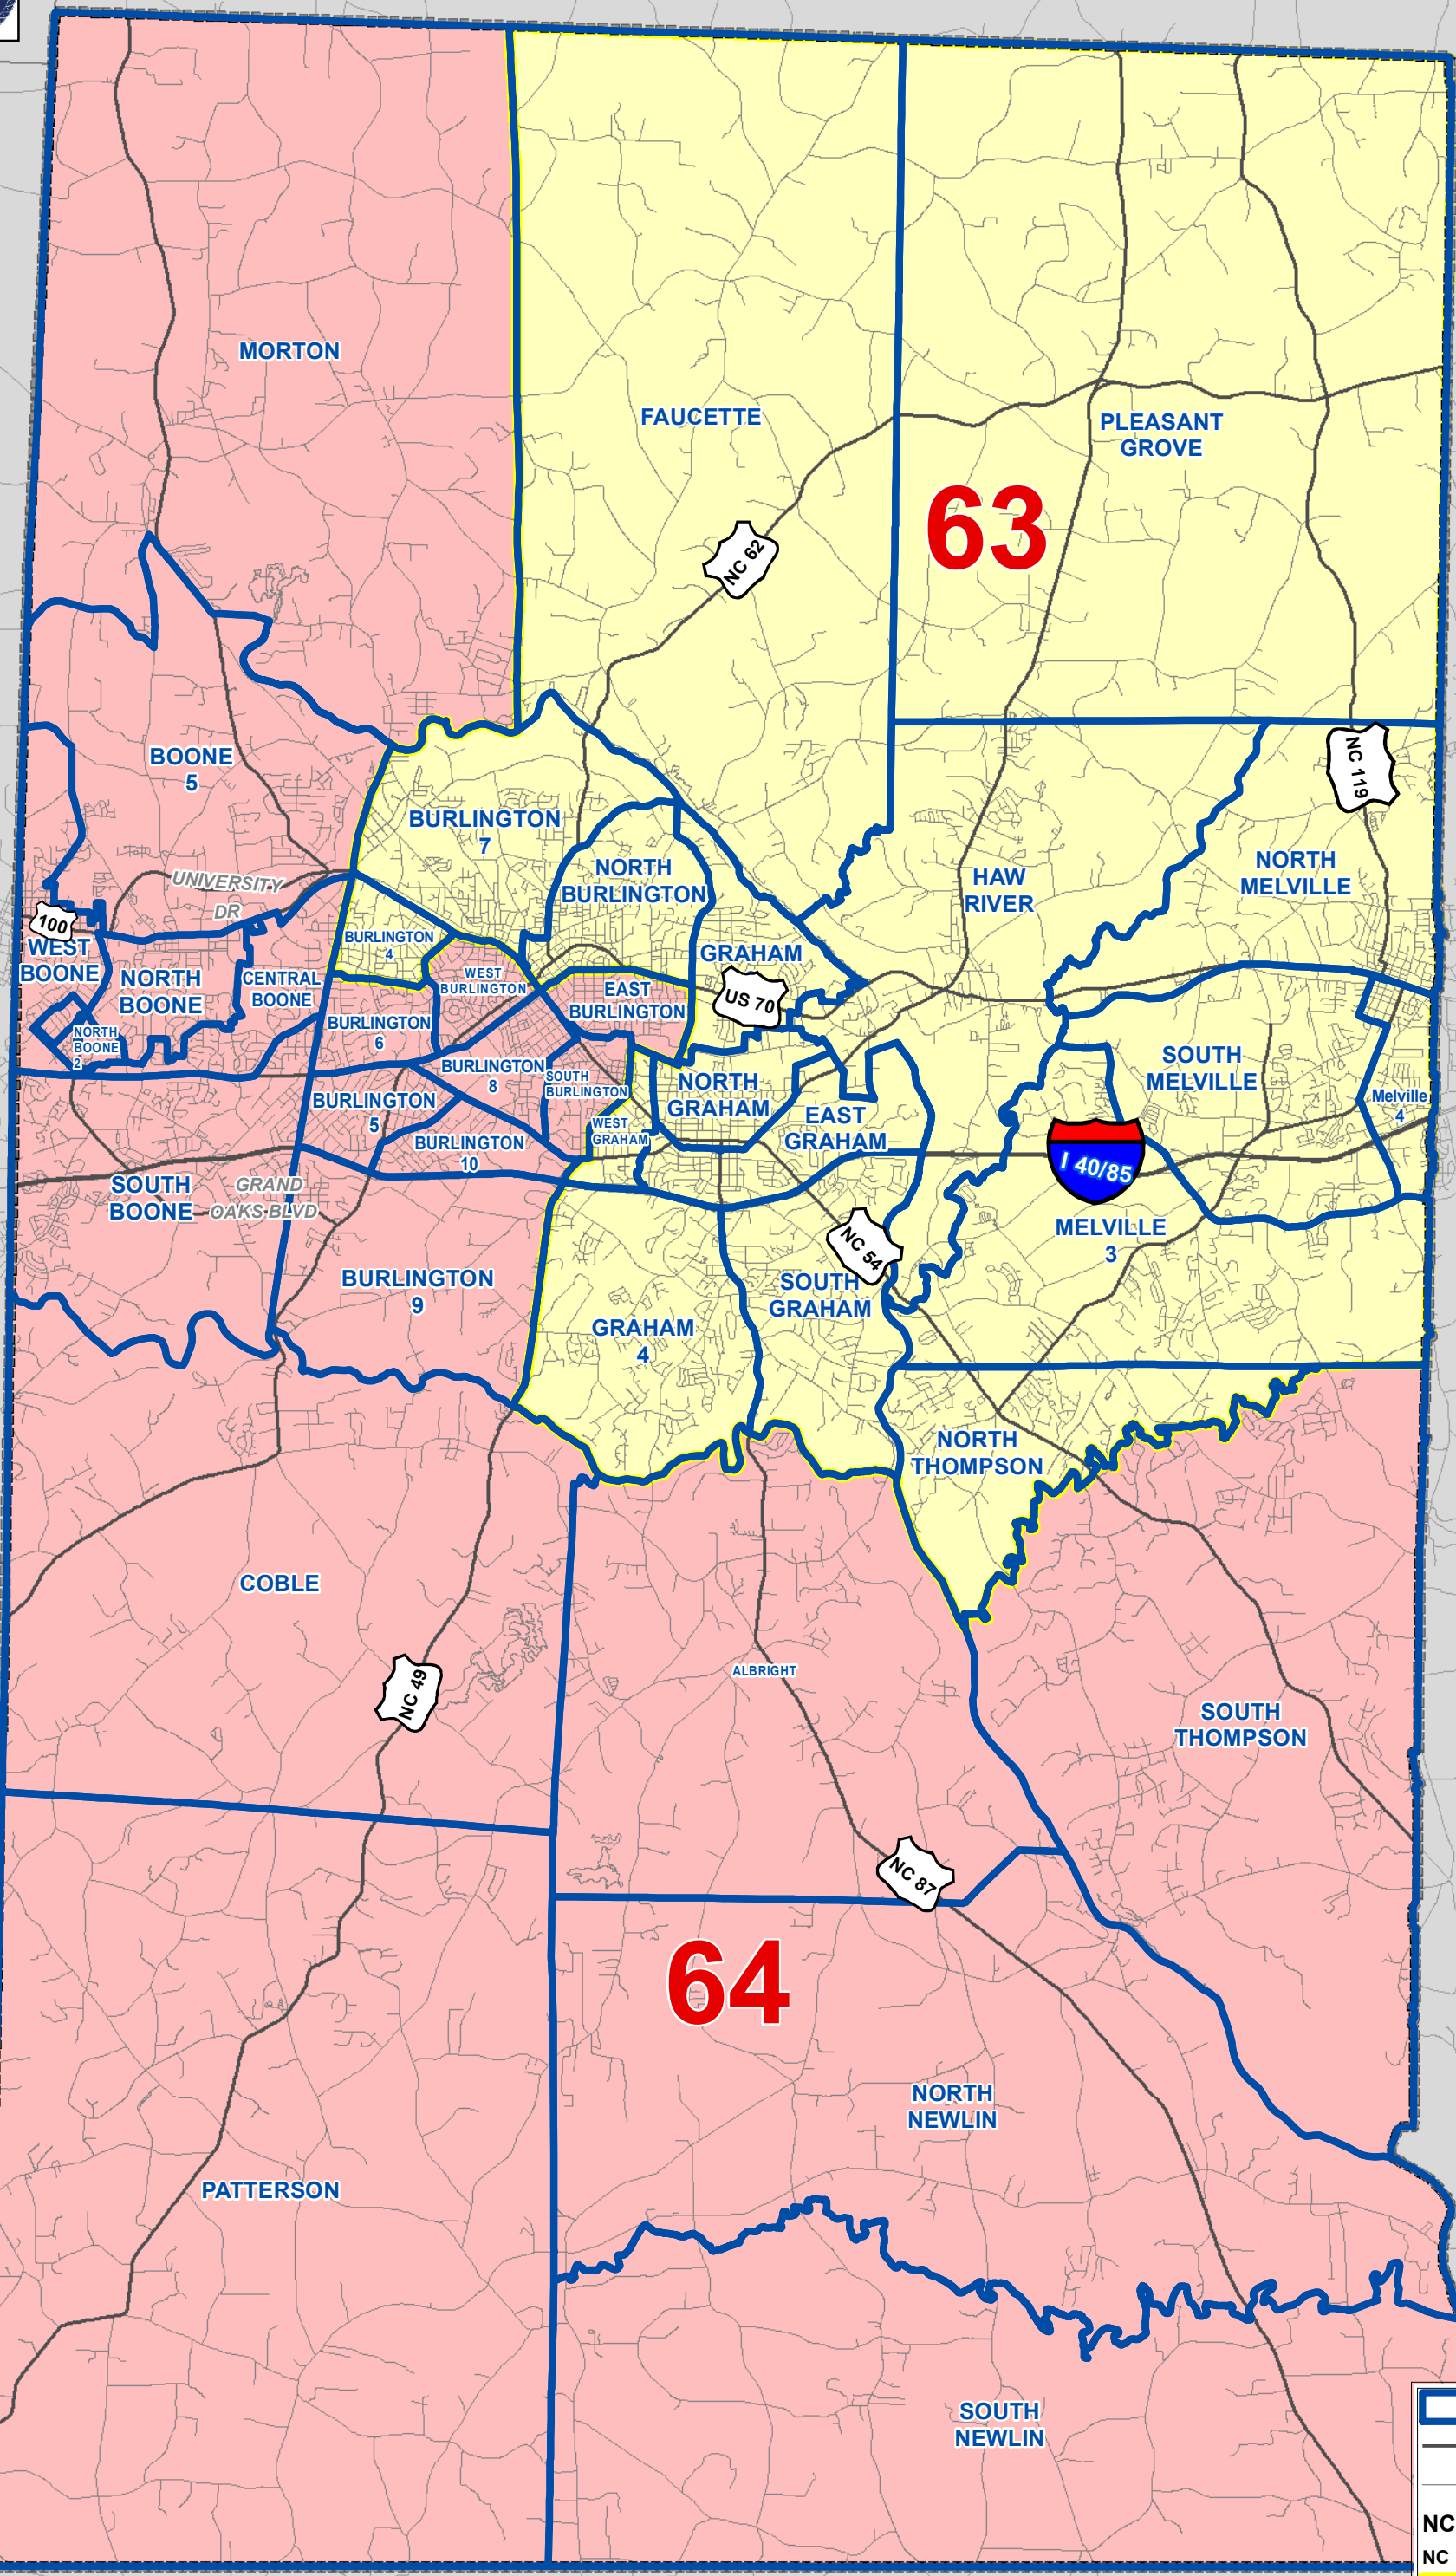

Caswell County

ALAMANCE COUNTY

Guilford County

Orange County

Randolph County

Voting Precincts
Major Roads
Streets
NC House District
NC House District
63
64

Chatham County 0 3 6 Miles