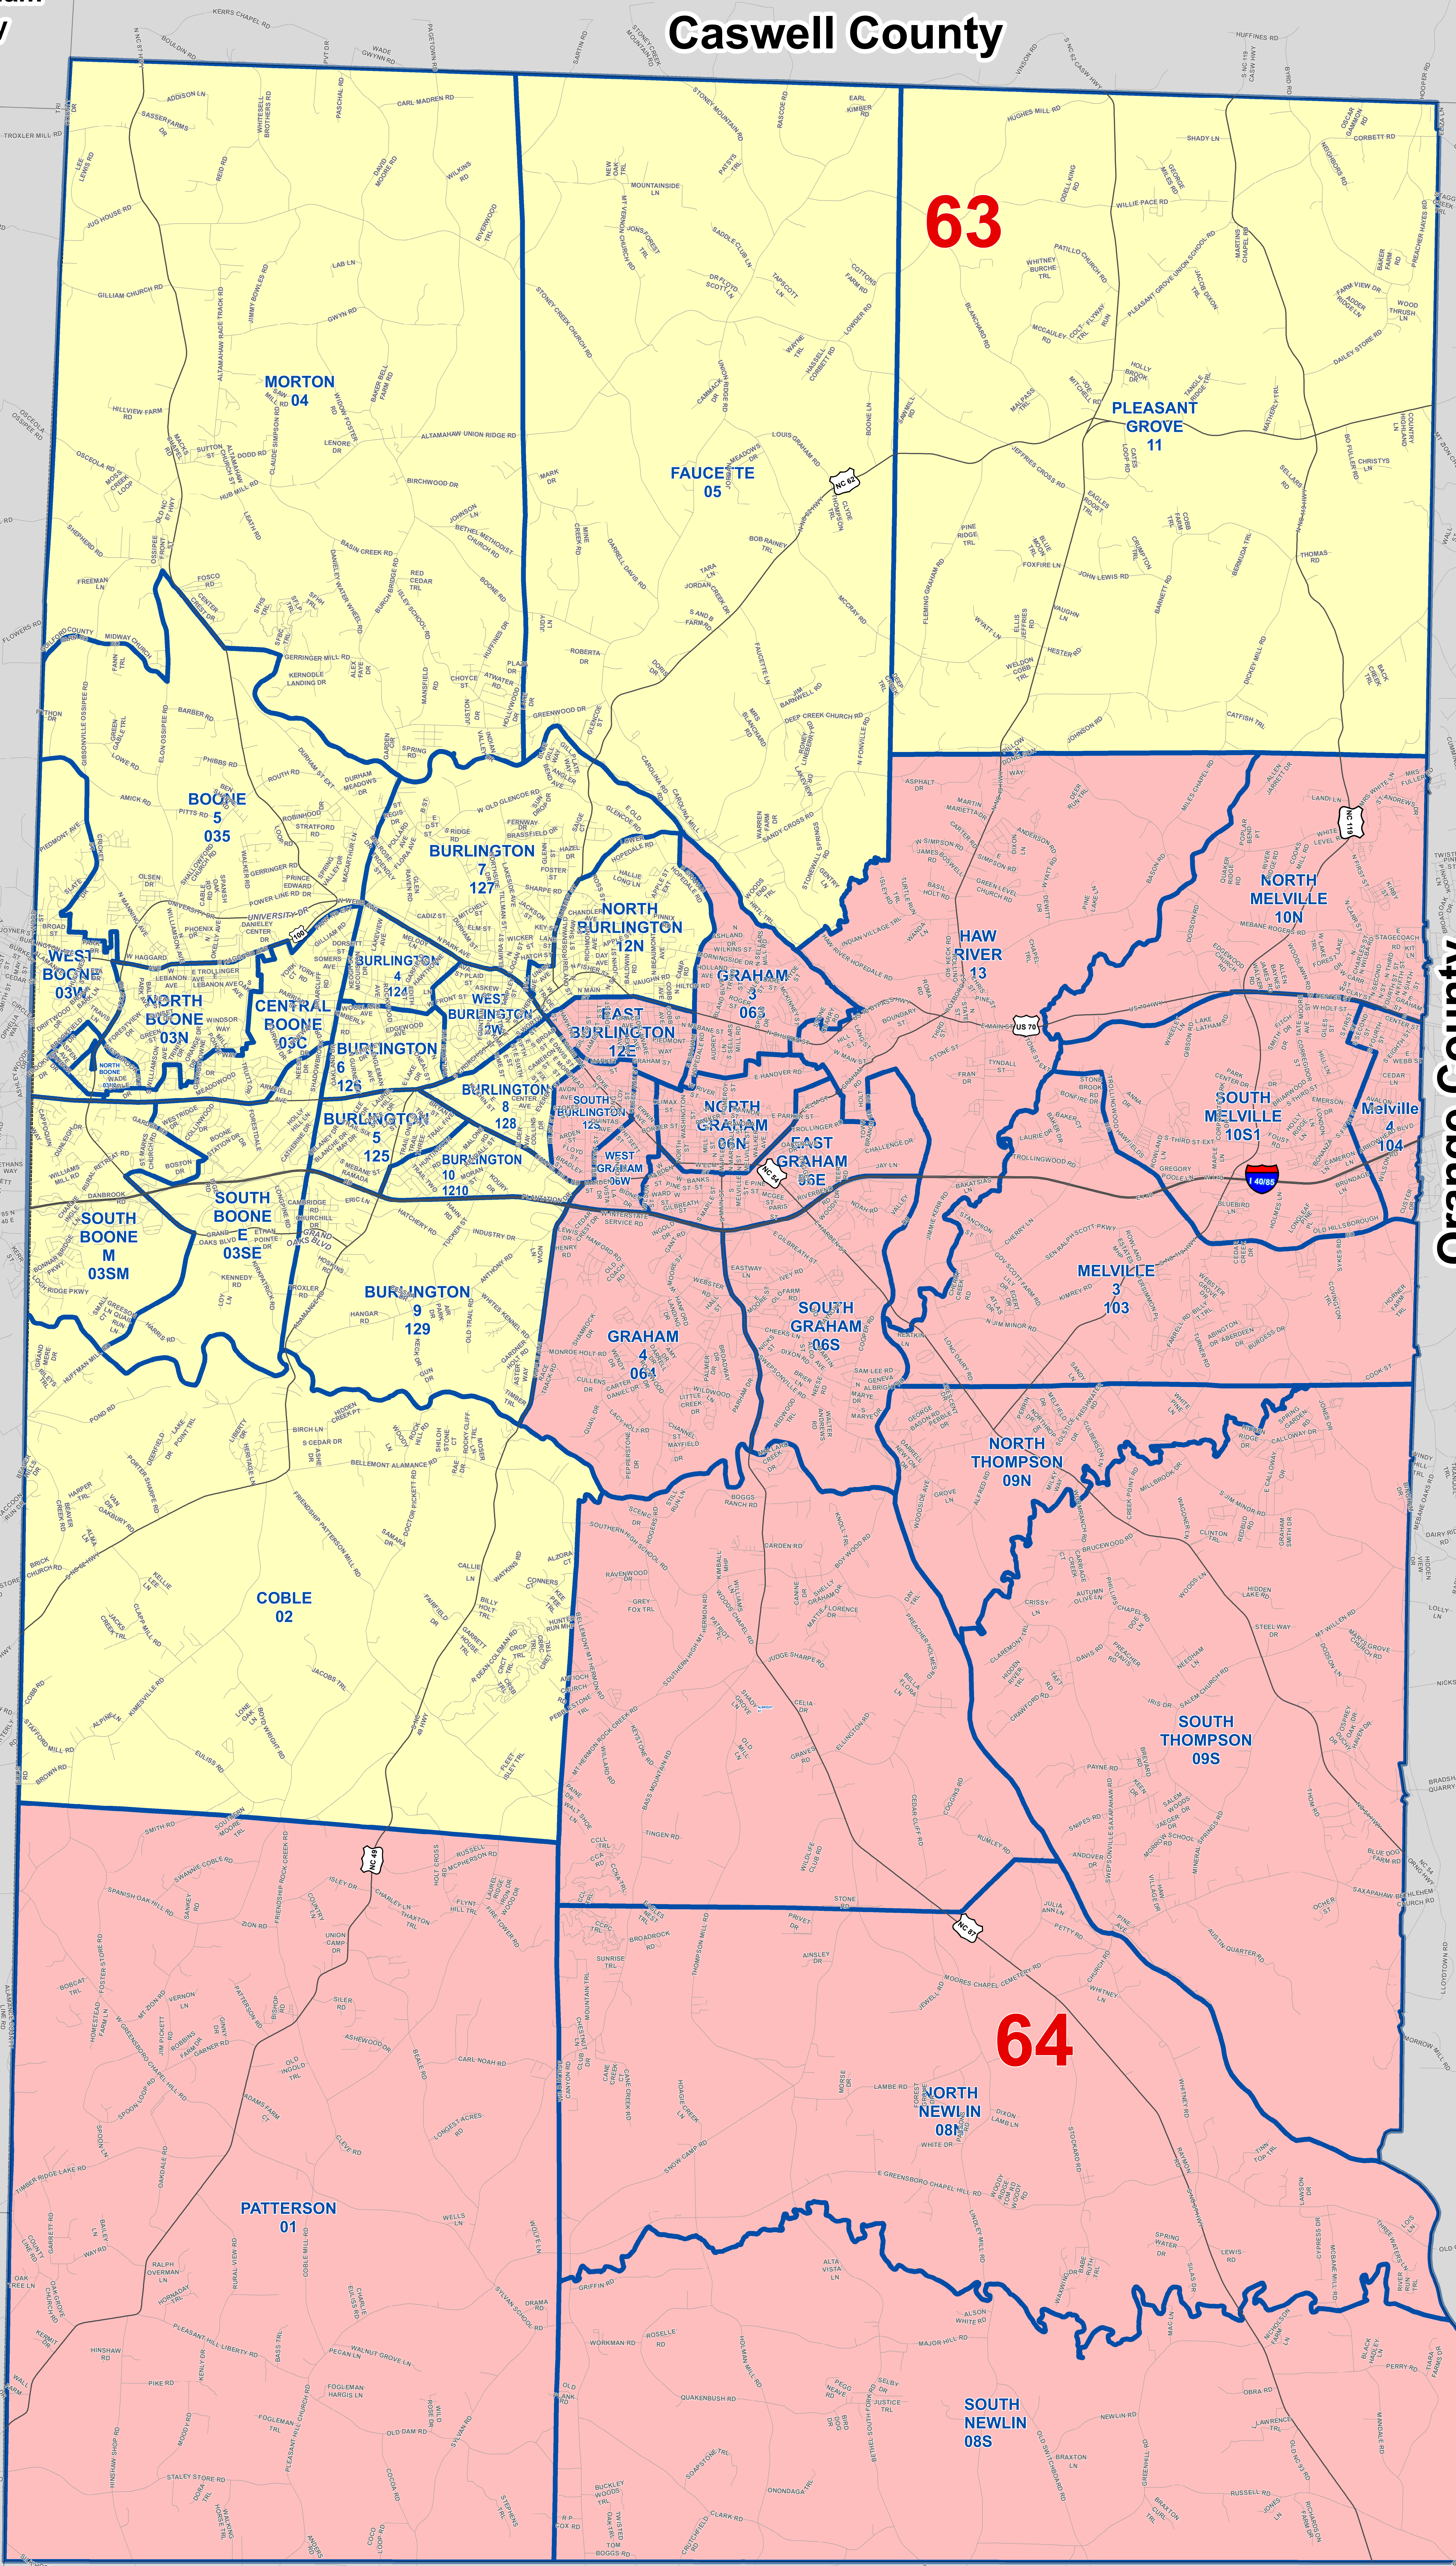

Rockingham County

Caswell County

ALAMANCE COUNTY HOUSE DISTRICTS

Guilford County

Orange County

Randolph County

Chatham County

Major Roads

Voting Precincts

NC House District

63

64

0 3 6 Miles

DISCLAIMER: ALAMANCE COUNTY shall not be held liable for any errors in the data represented on this map. This includes errors of omission, commission, concerning the content of the data, and relative positional accuracy of the data. The data cannot be construed to be a legal document. Primary sources from which this data was compiled must be consulted for verification of information represented on this map document. Date: 6/14/2024