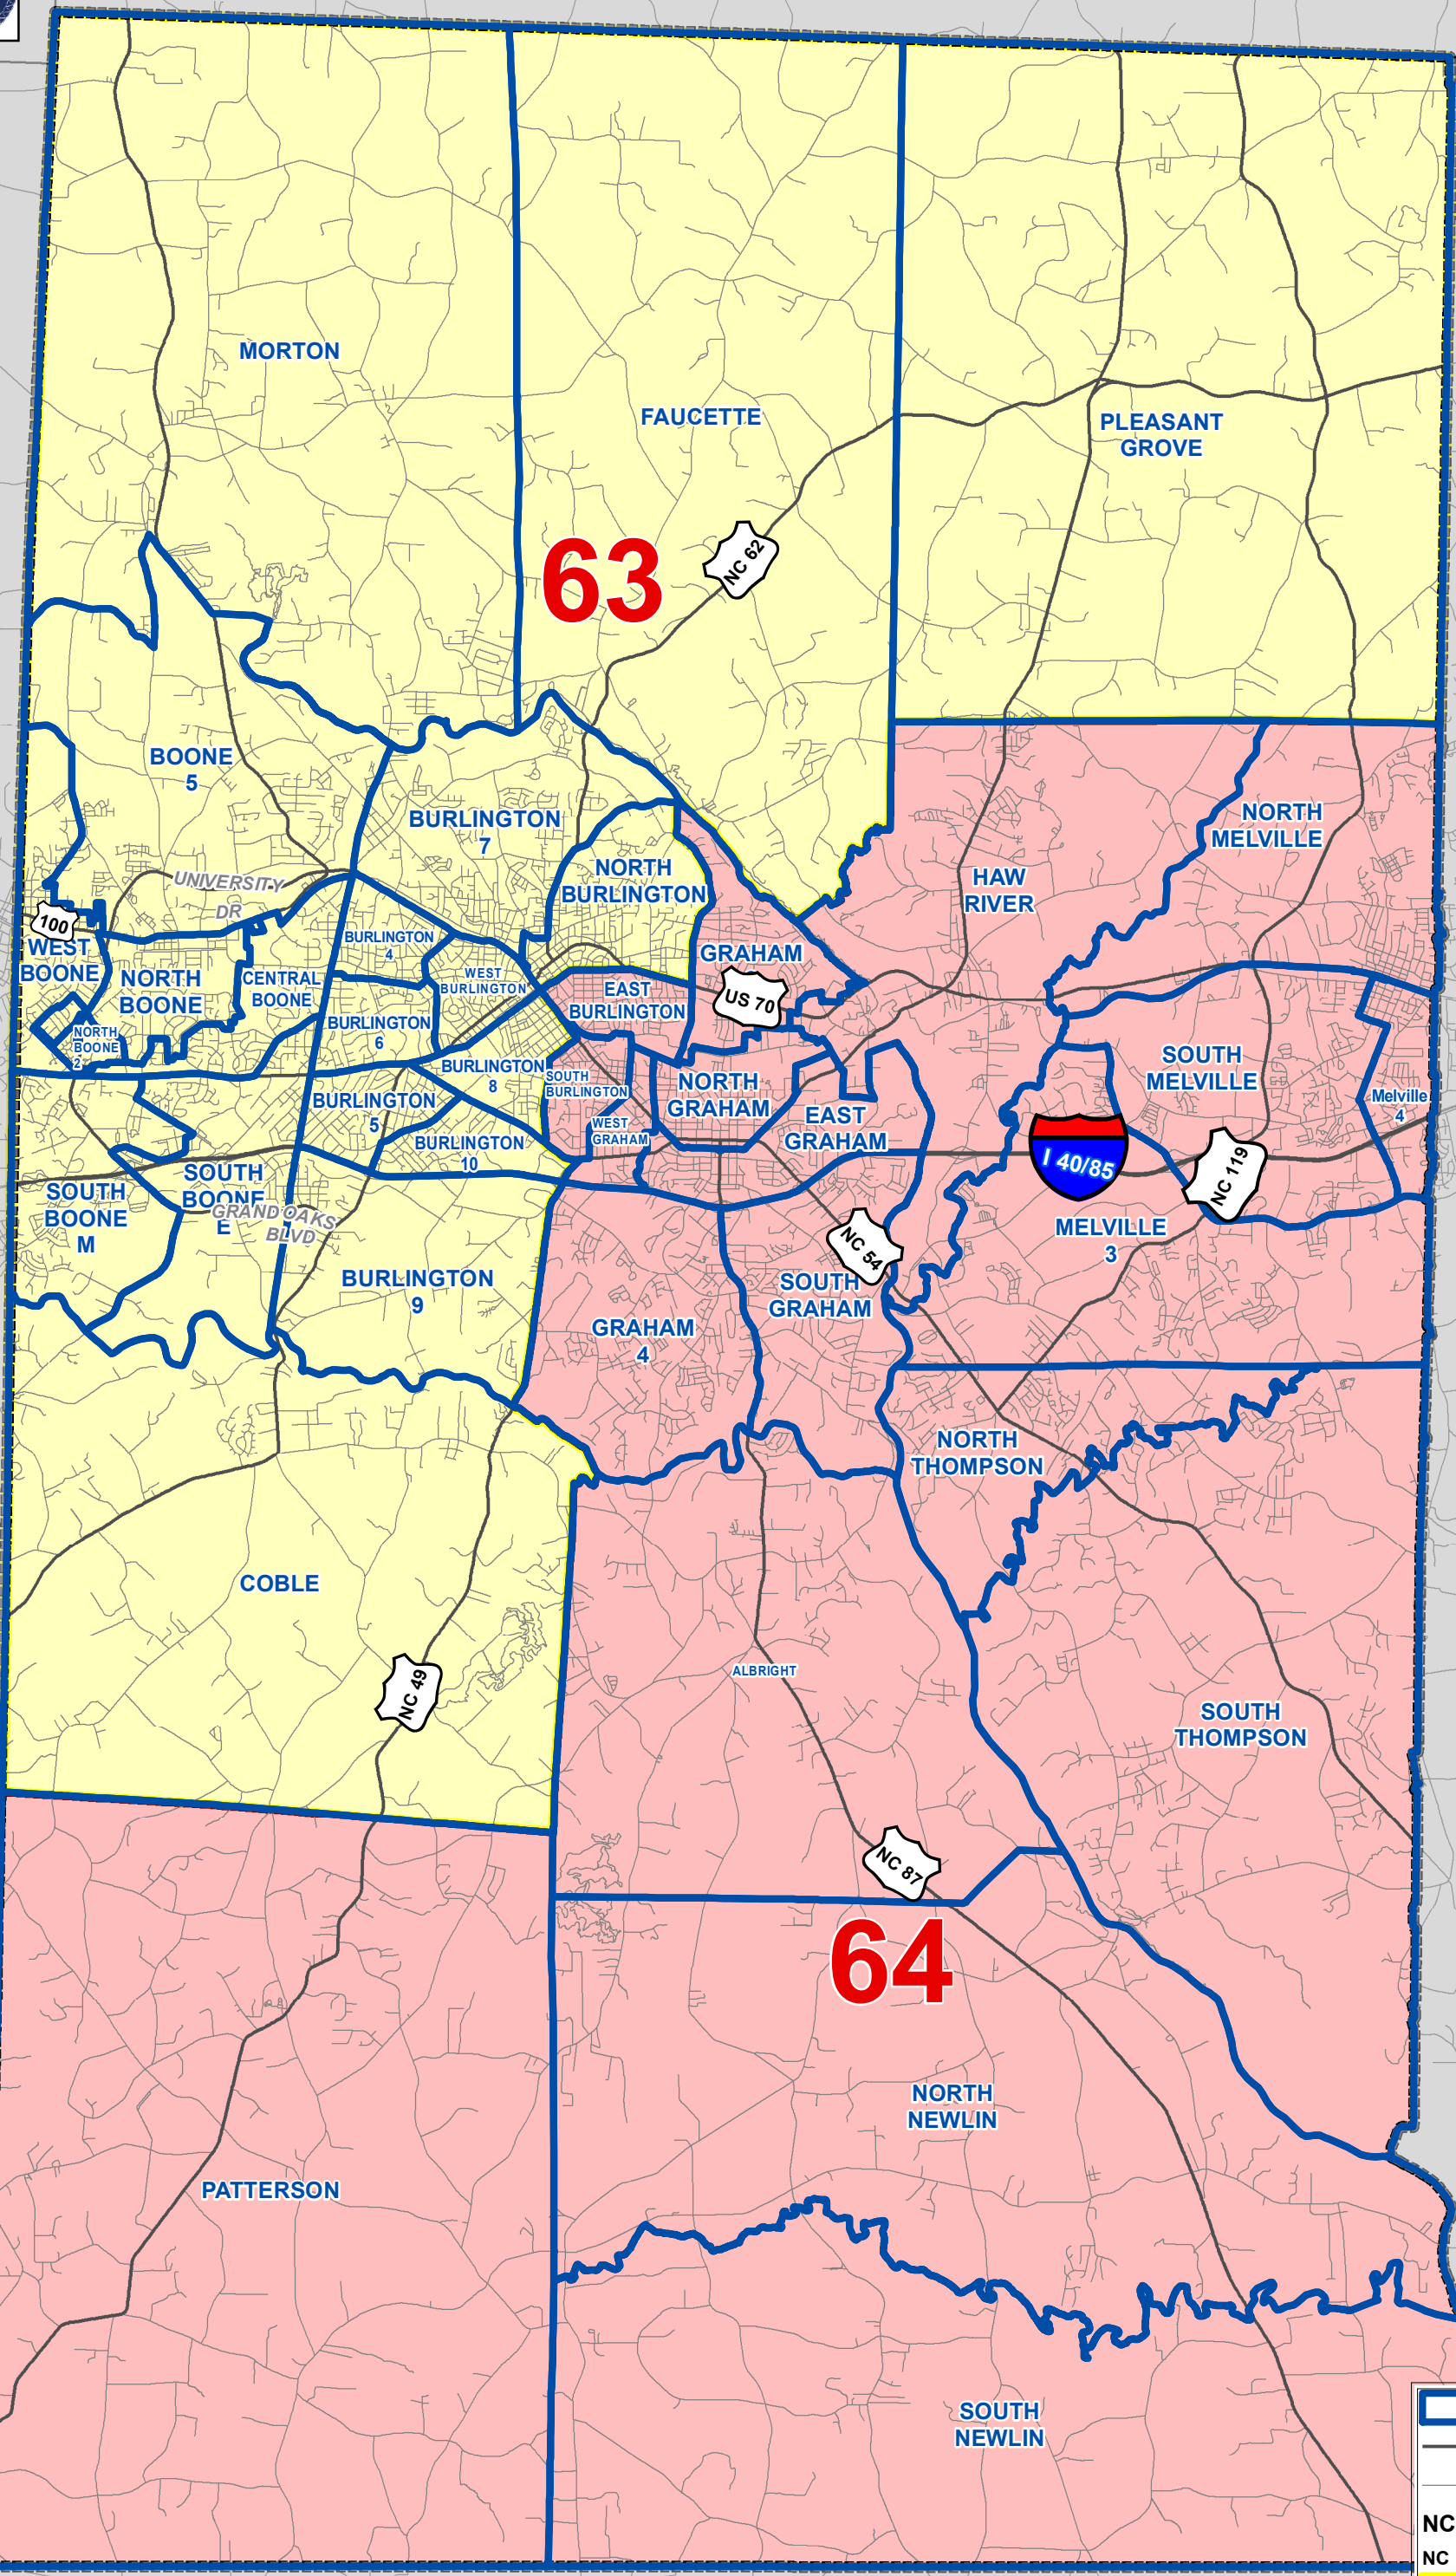

Caswell County

ALAMANCE COUNTY

Guilford County

Orange County

Randolph County

Voting Precincts (Blue outline)

Major Roads (Thick black line)

Streets (Thin black line)

NC House District

- 63 (Yellow fill)
- 64 (Pink fill)

Chatham County