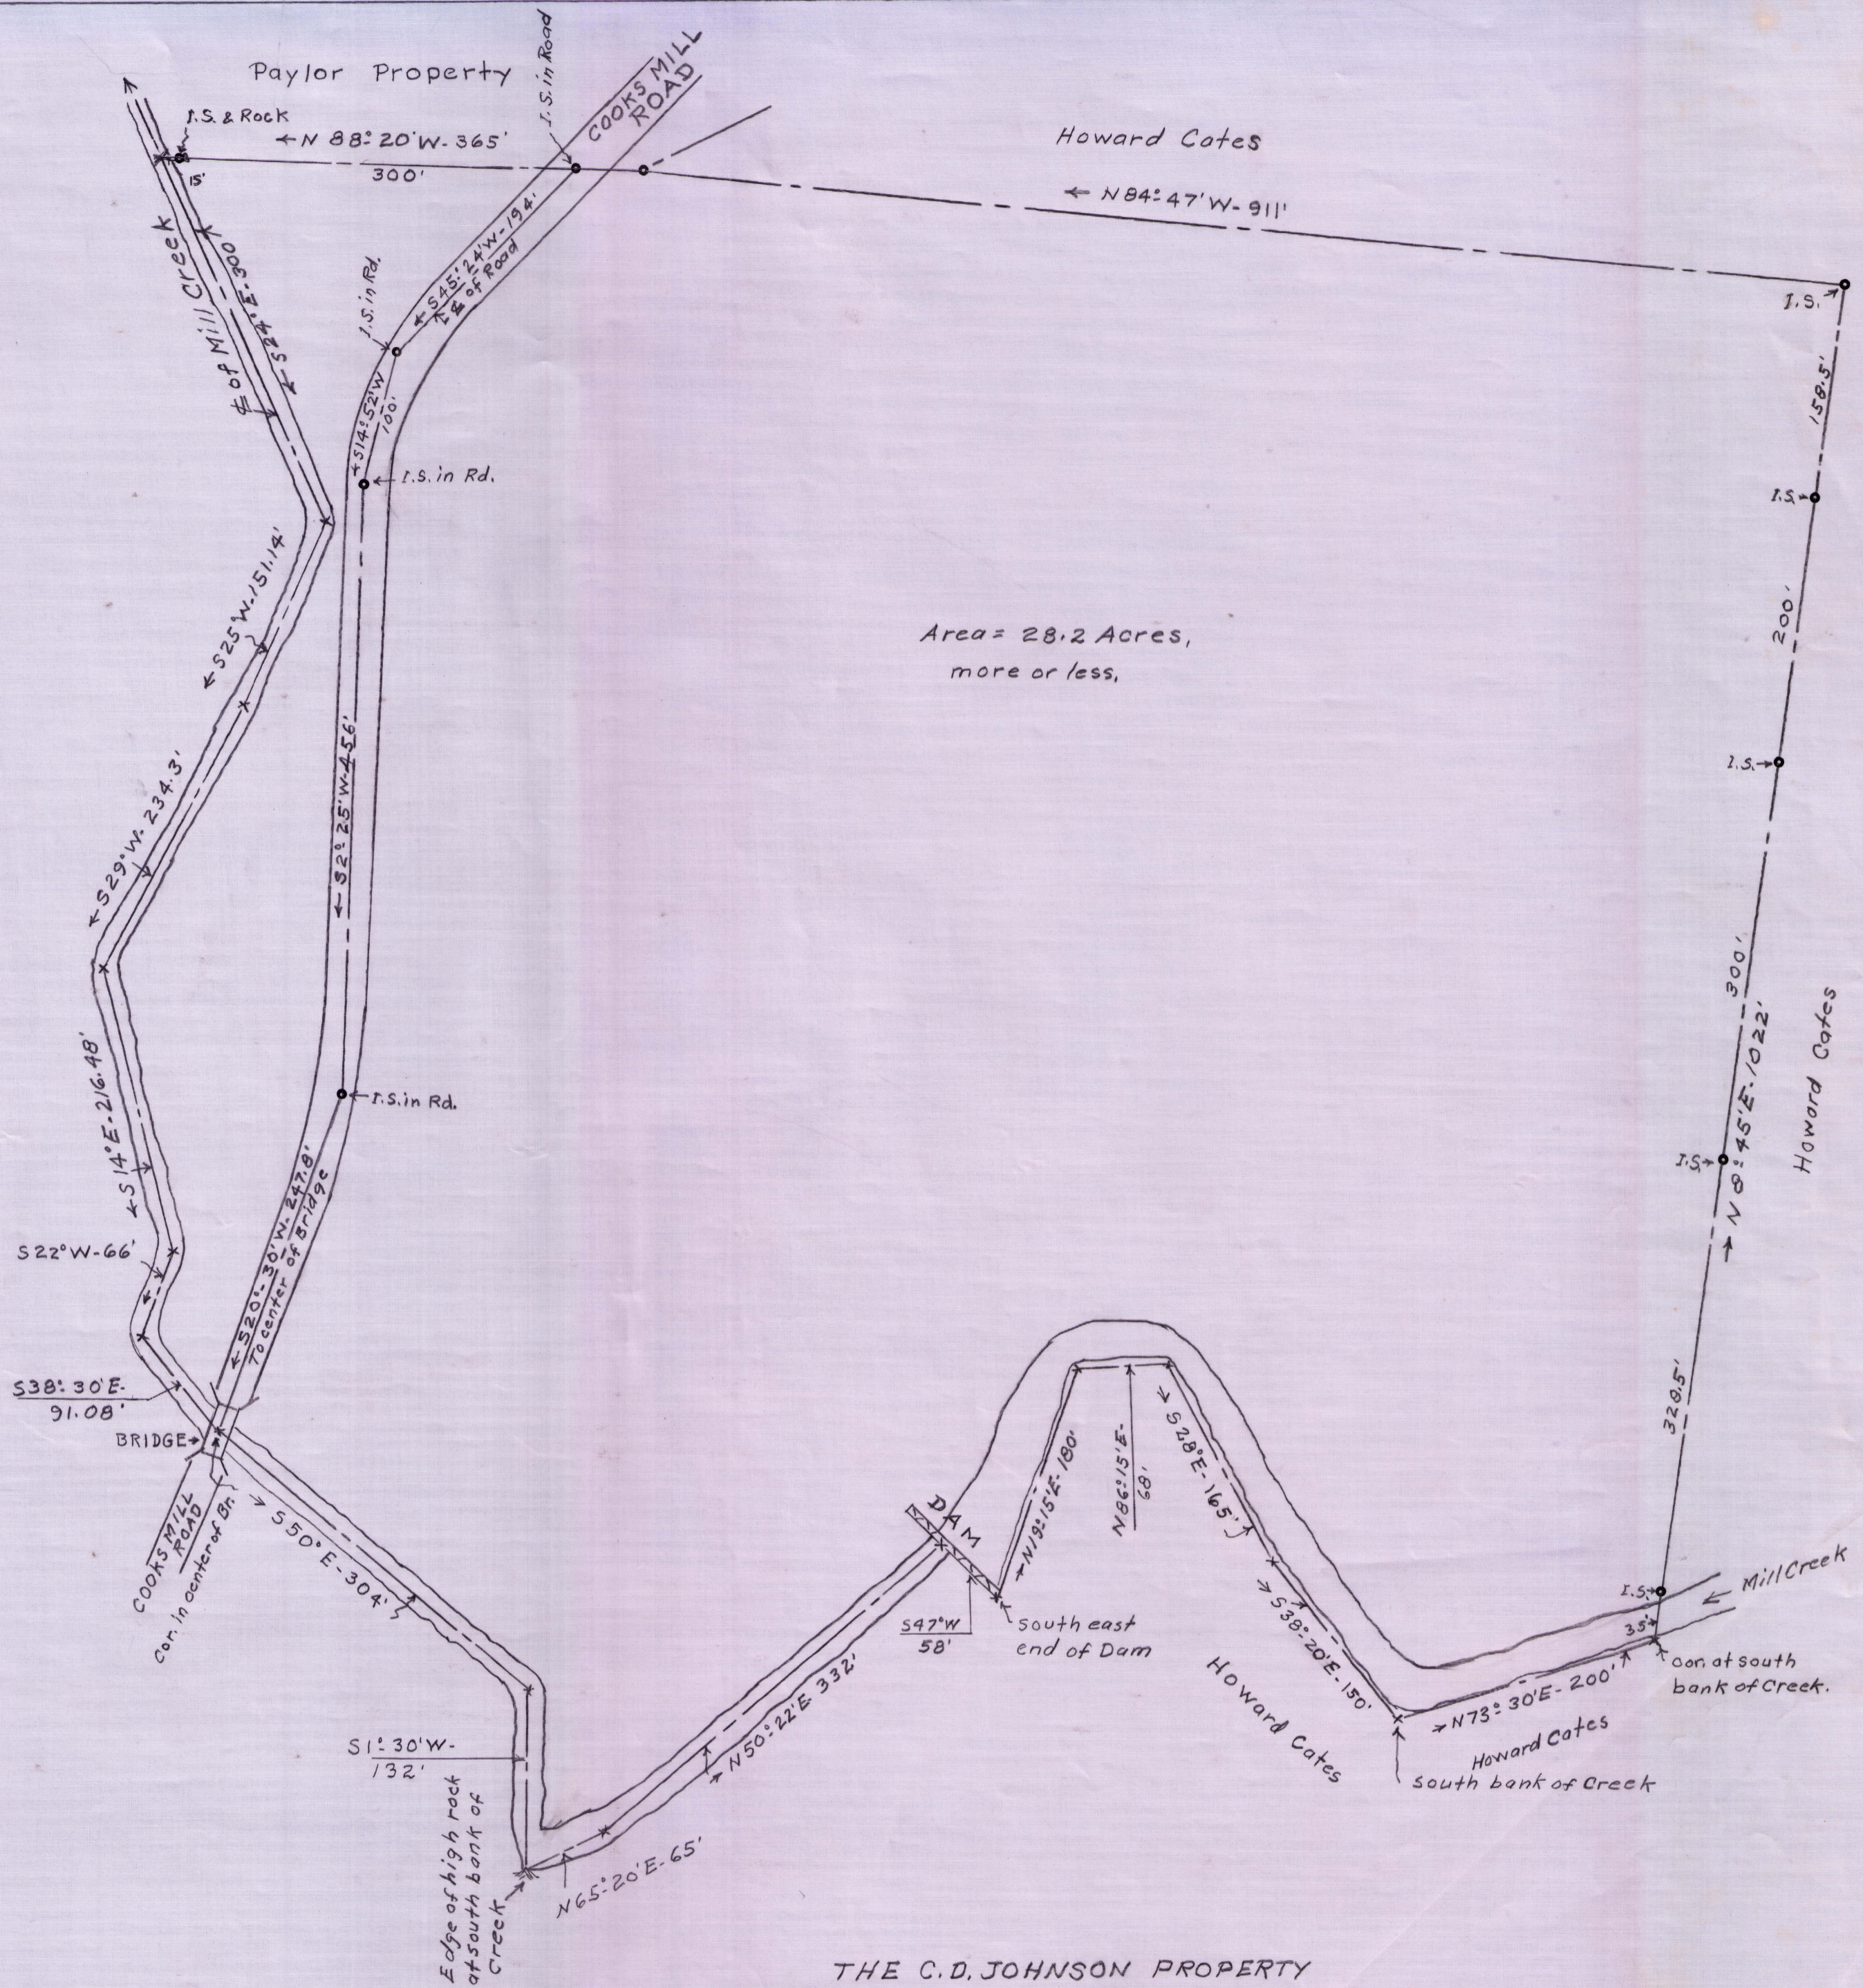

North

THE C.D. JOHNSON PROPERTY  
(ORIGINALLY THE T. W. AND E. P. COOK PROPERTY)  
Melville Township, Alamance County, N. C.

Scale: 1" = 100'

Surveyed by W. T. Hall, C. E., April 19, 20 & 25, 1960.

J-24