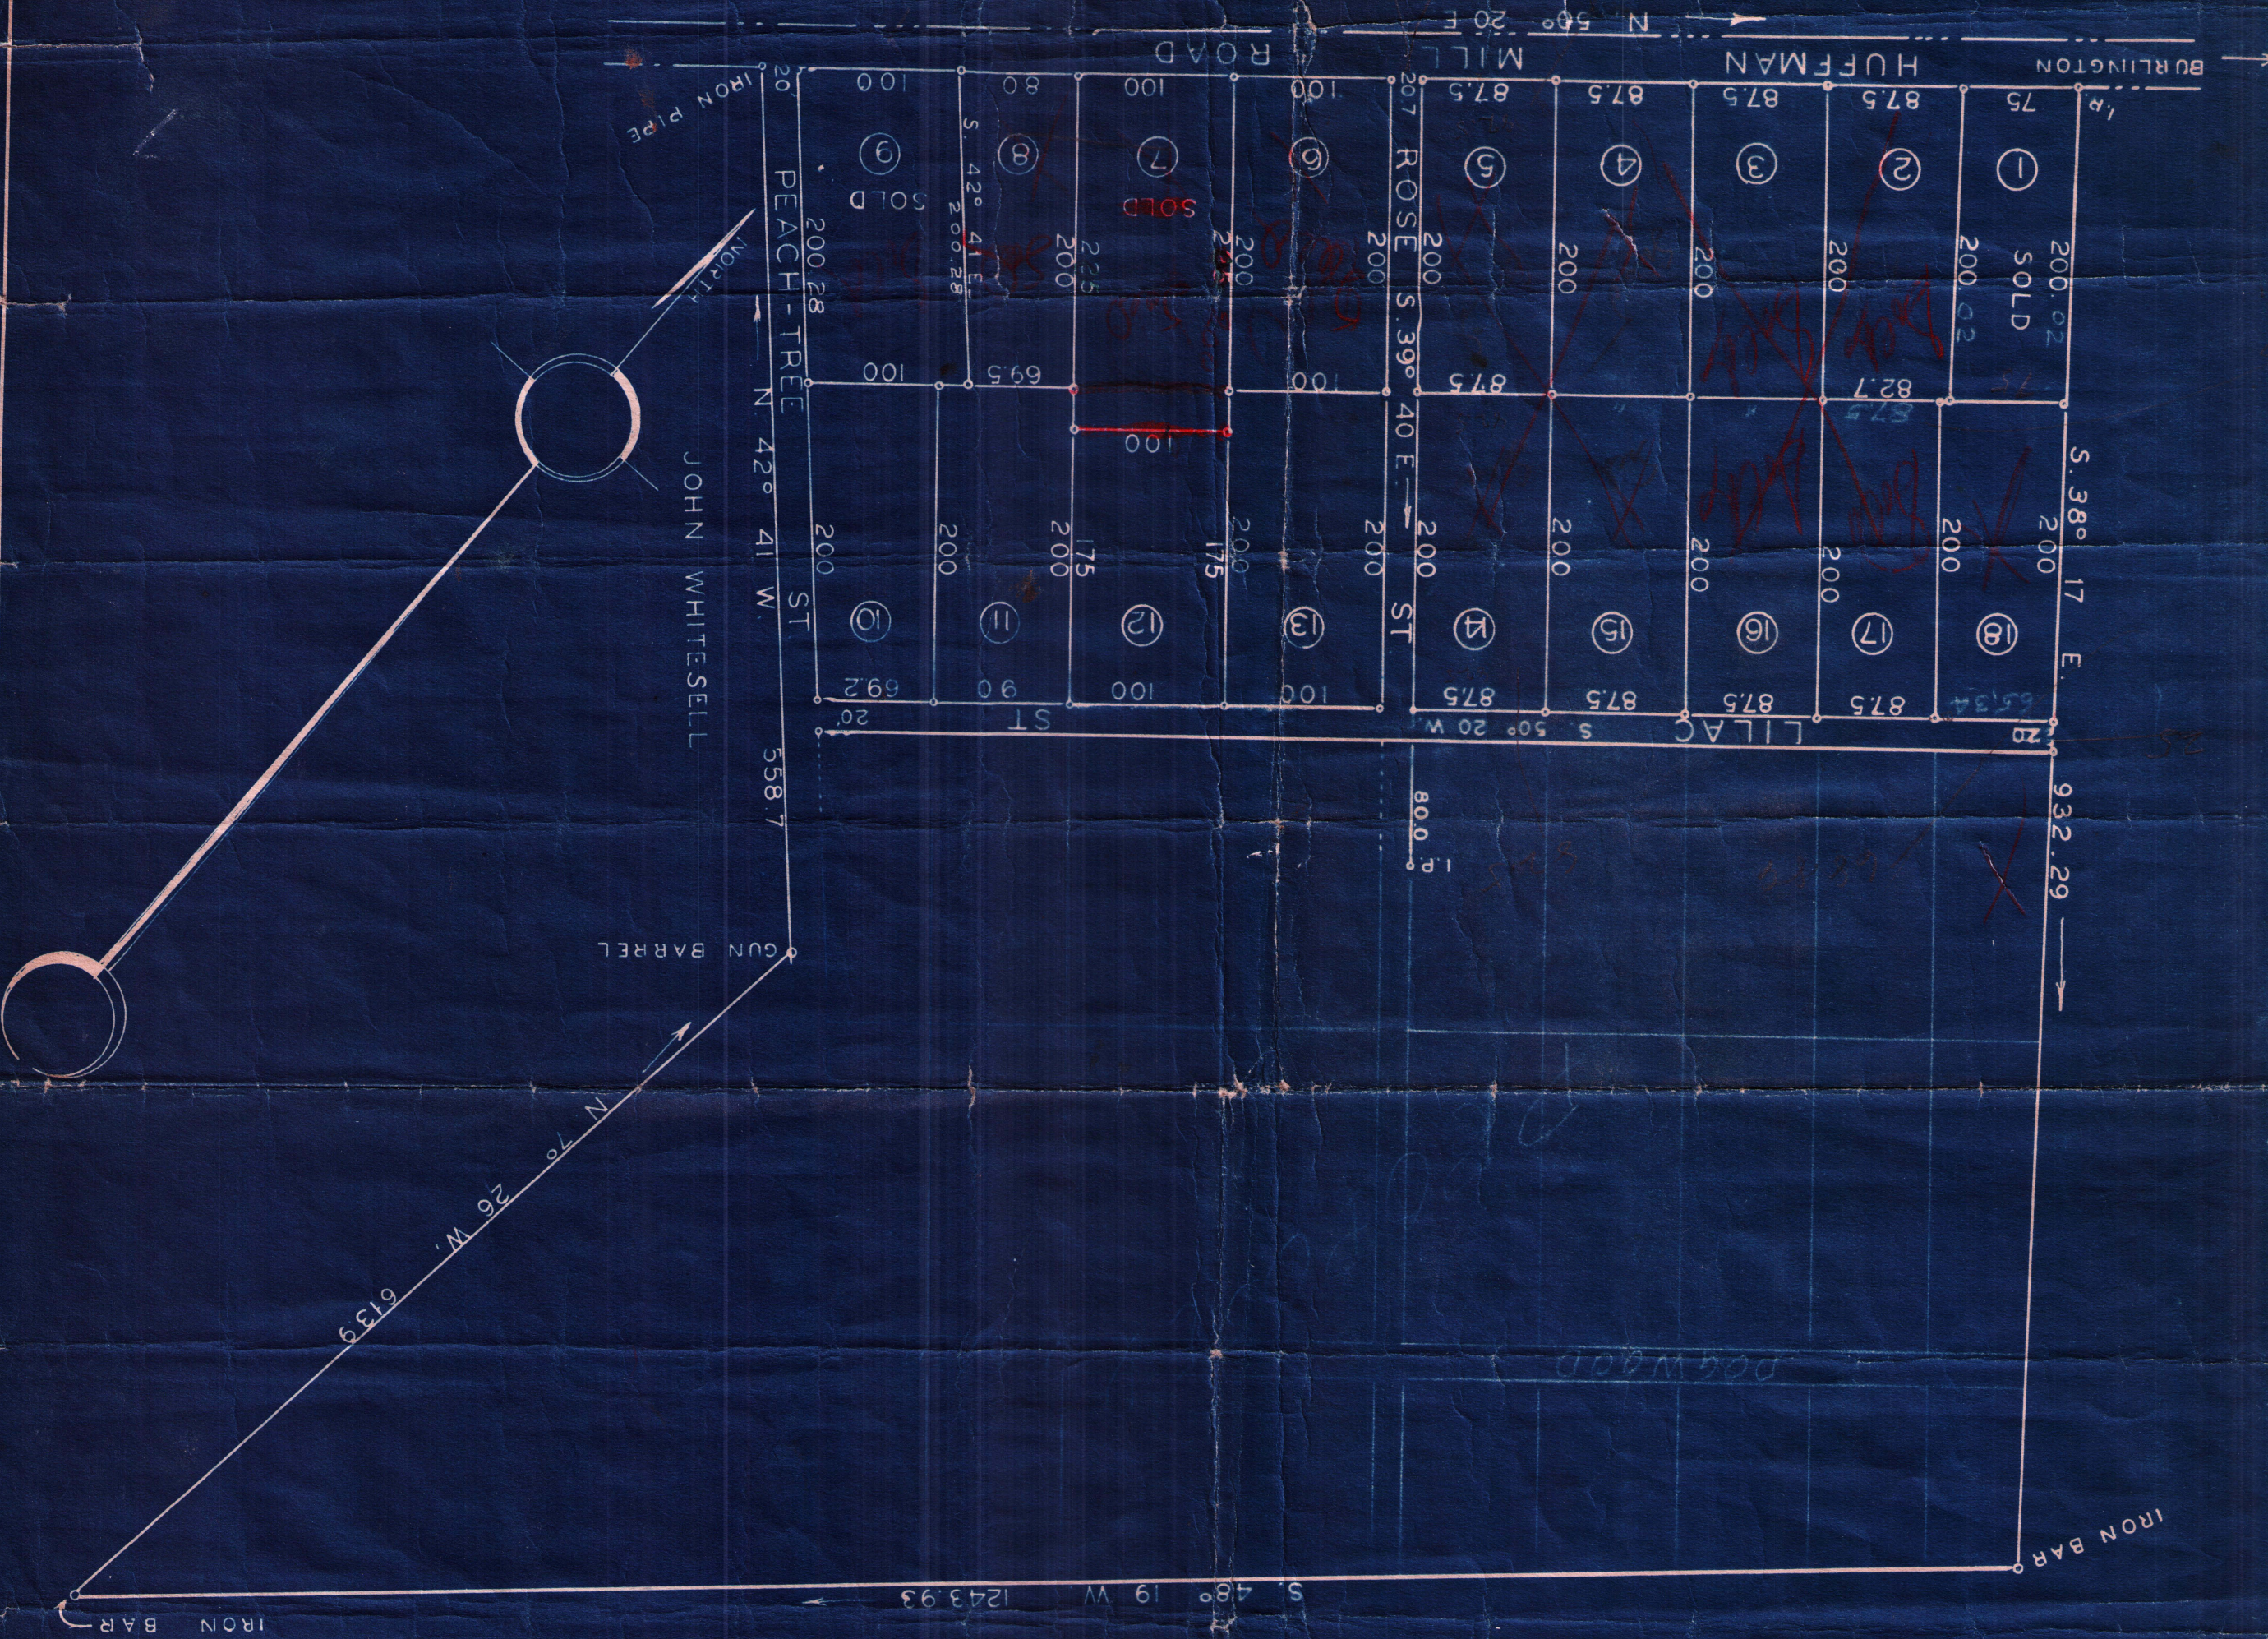

MAP OF

PLAIN VIEW

PROPERTY OF

N. S. CARDWELL

KNOWN AS THE

D. A. HINTON FARM

SITUATED ON

HUFFMAN MILL ROAD

SCALE 1-100 FT.

APRIL 19-1934

W. B. TROGDON ENGR.

PLAIN VIEW

Map of Plain View Property of N. S. Cardwell