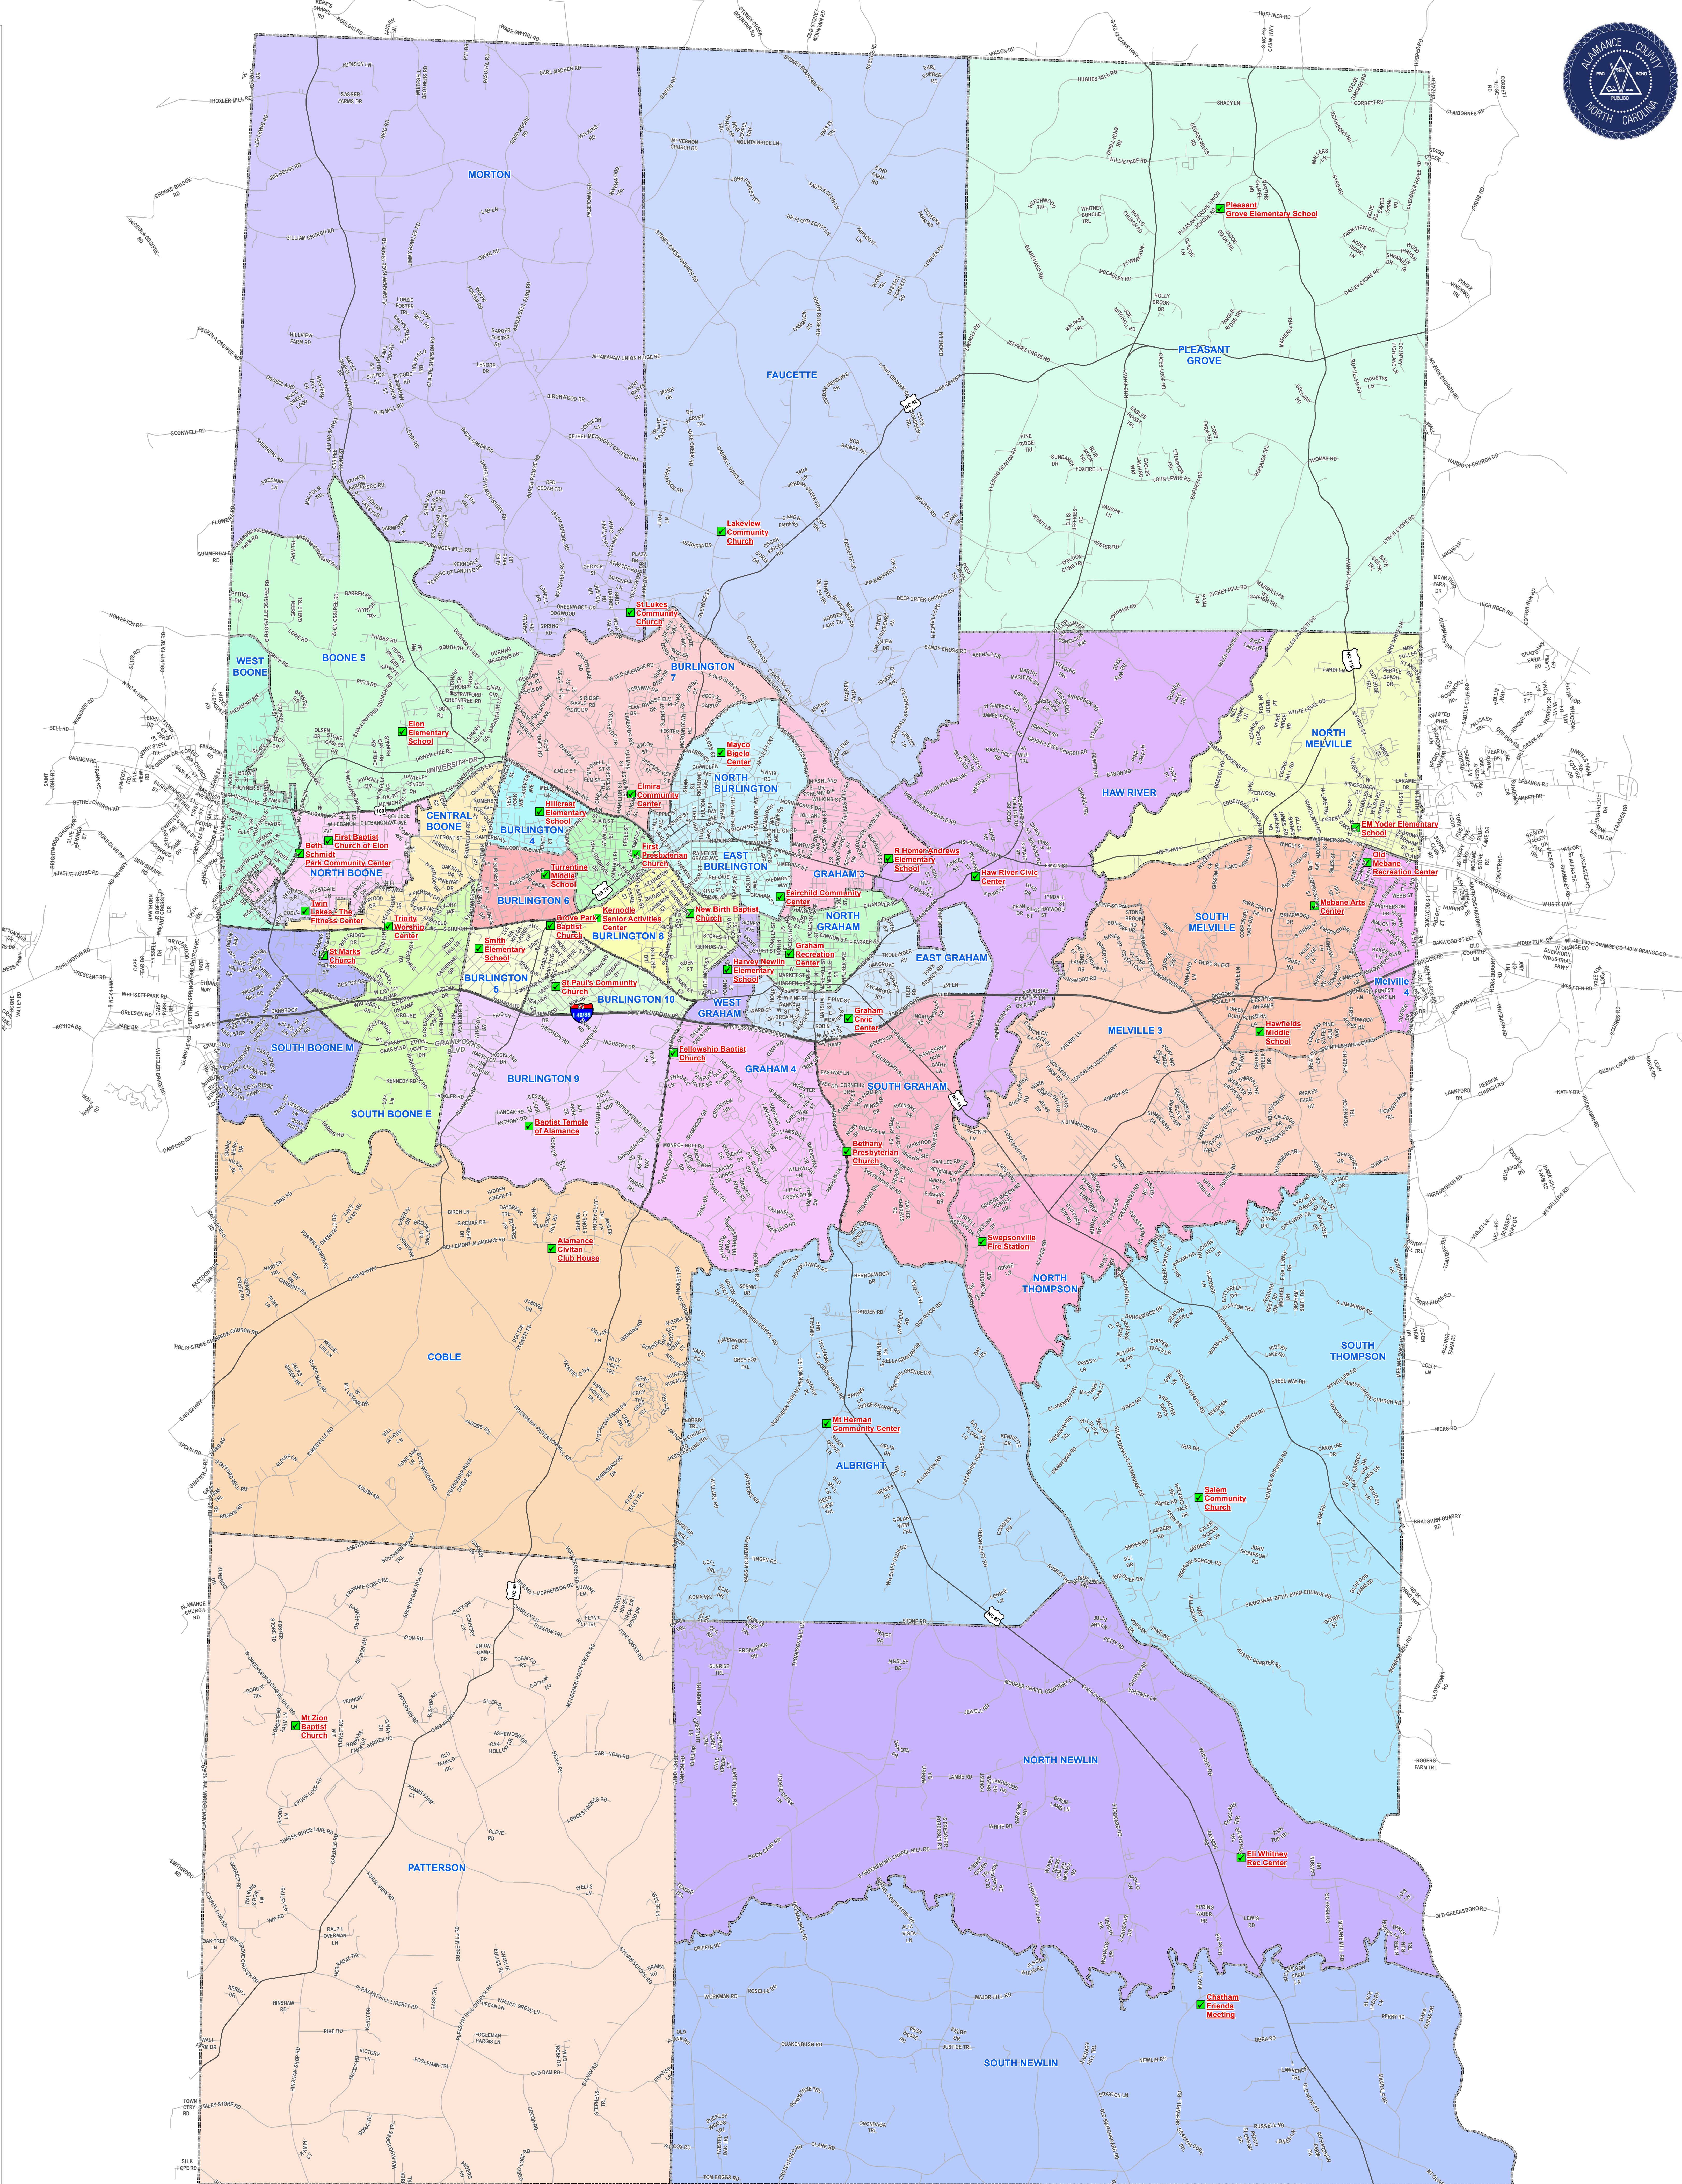

# ALAMANCE COUNTY BOARD OF ELECTIONS

**DISCLAIMER:**  
 ALAMANCE COUNTY shall not be held liable for any errors in the data represented on this map. This includes errors of omission, commission, concerning the content of the data, and relative positional accuracy of the data. The data cannot be construed to be a legal document. Primary sources from which this data was compiled must be consulted for verification of information represented on this map document.

ALAMANCE COUNTY PRECINCTS	
Voting Locations	Voting Precincts
Major Roads	Centerlines
ALBRIGHT	BURLINGTON 6
BOONE 5	BURLINGTON 8
BURLINGTON 10	BURLINGTON 9
BURLINGTON 4	CENTRAL BOONE
COBLE	EAST GRAHAM
FAUCETTE	GRAHAM 3
GRAHAM 4	NORTH BOONE 2
HAW RIVER	MELVILLE 3
MORTON	MELVILLE 4
NORTH BOONE 2	NORTH THOMPSON
NORTH THOMPSON	PATTERSON
NORTH BURLINGTON	PLEASANT GROVE
NORTH GRAHAM	SOUTH BOONE E
NORTH MELVILLE	SOUTH BOONE M
NORTH NEWLIN	SOUTH BURLINGTON
NORTH THOMPSON	SOUTH GRAHAM
SOUTH BOONE E	SOUTH THOMPSON
SOUTH BOONE M	WEST BOONE
SOUTH BURLINGTON	WEST BURLINGTON
SOUTH GRAHAM	WEST GRAHAM
SOUTH MELVILLE	SOUTH NEWLIN